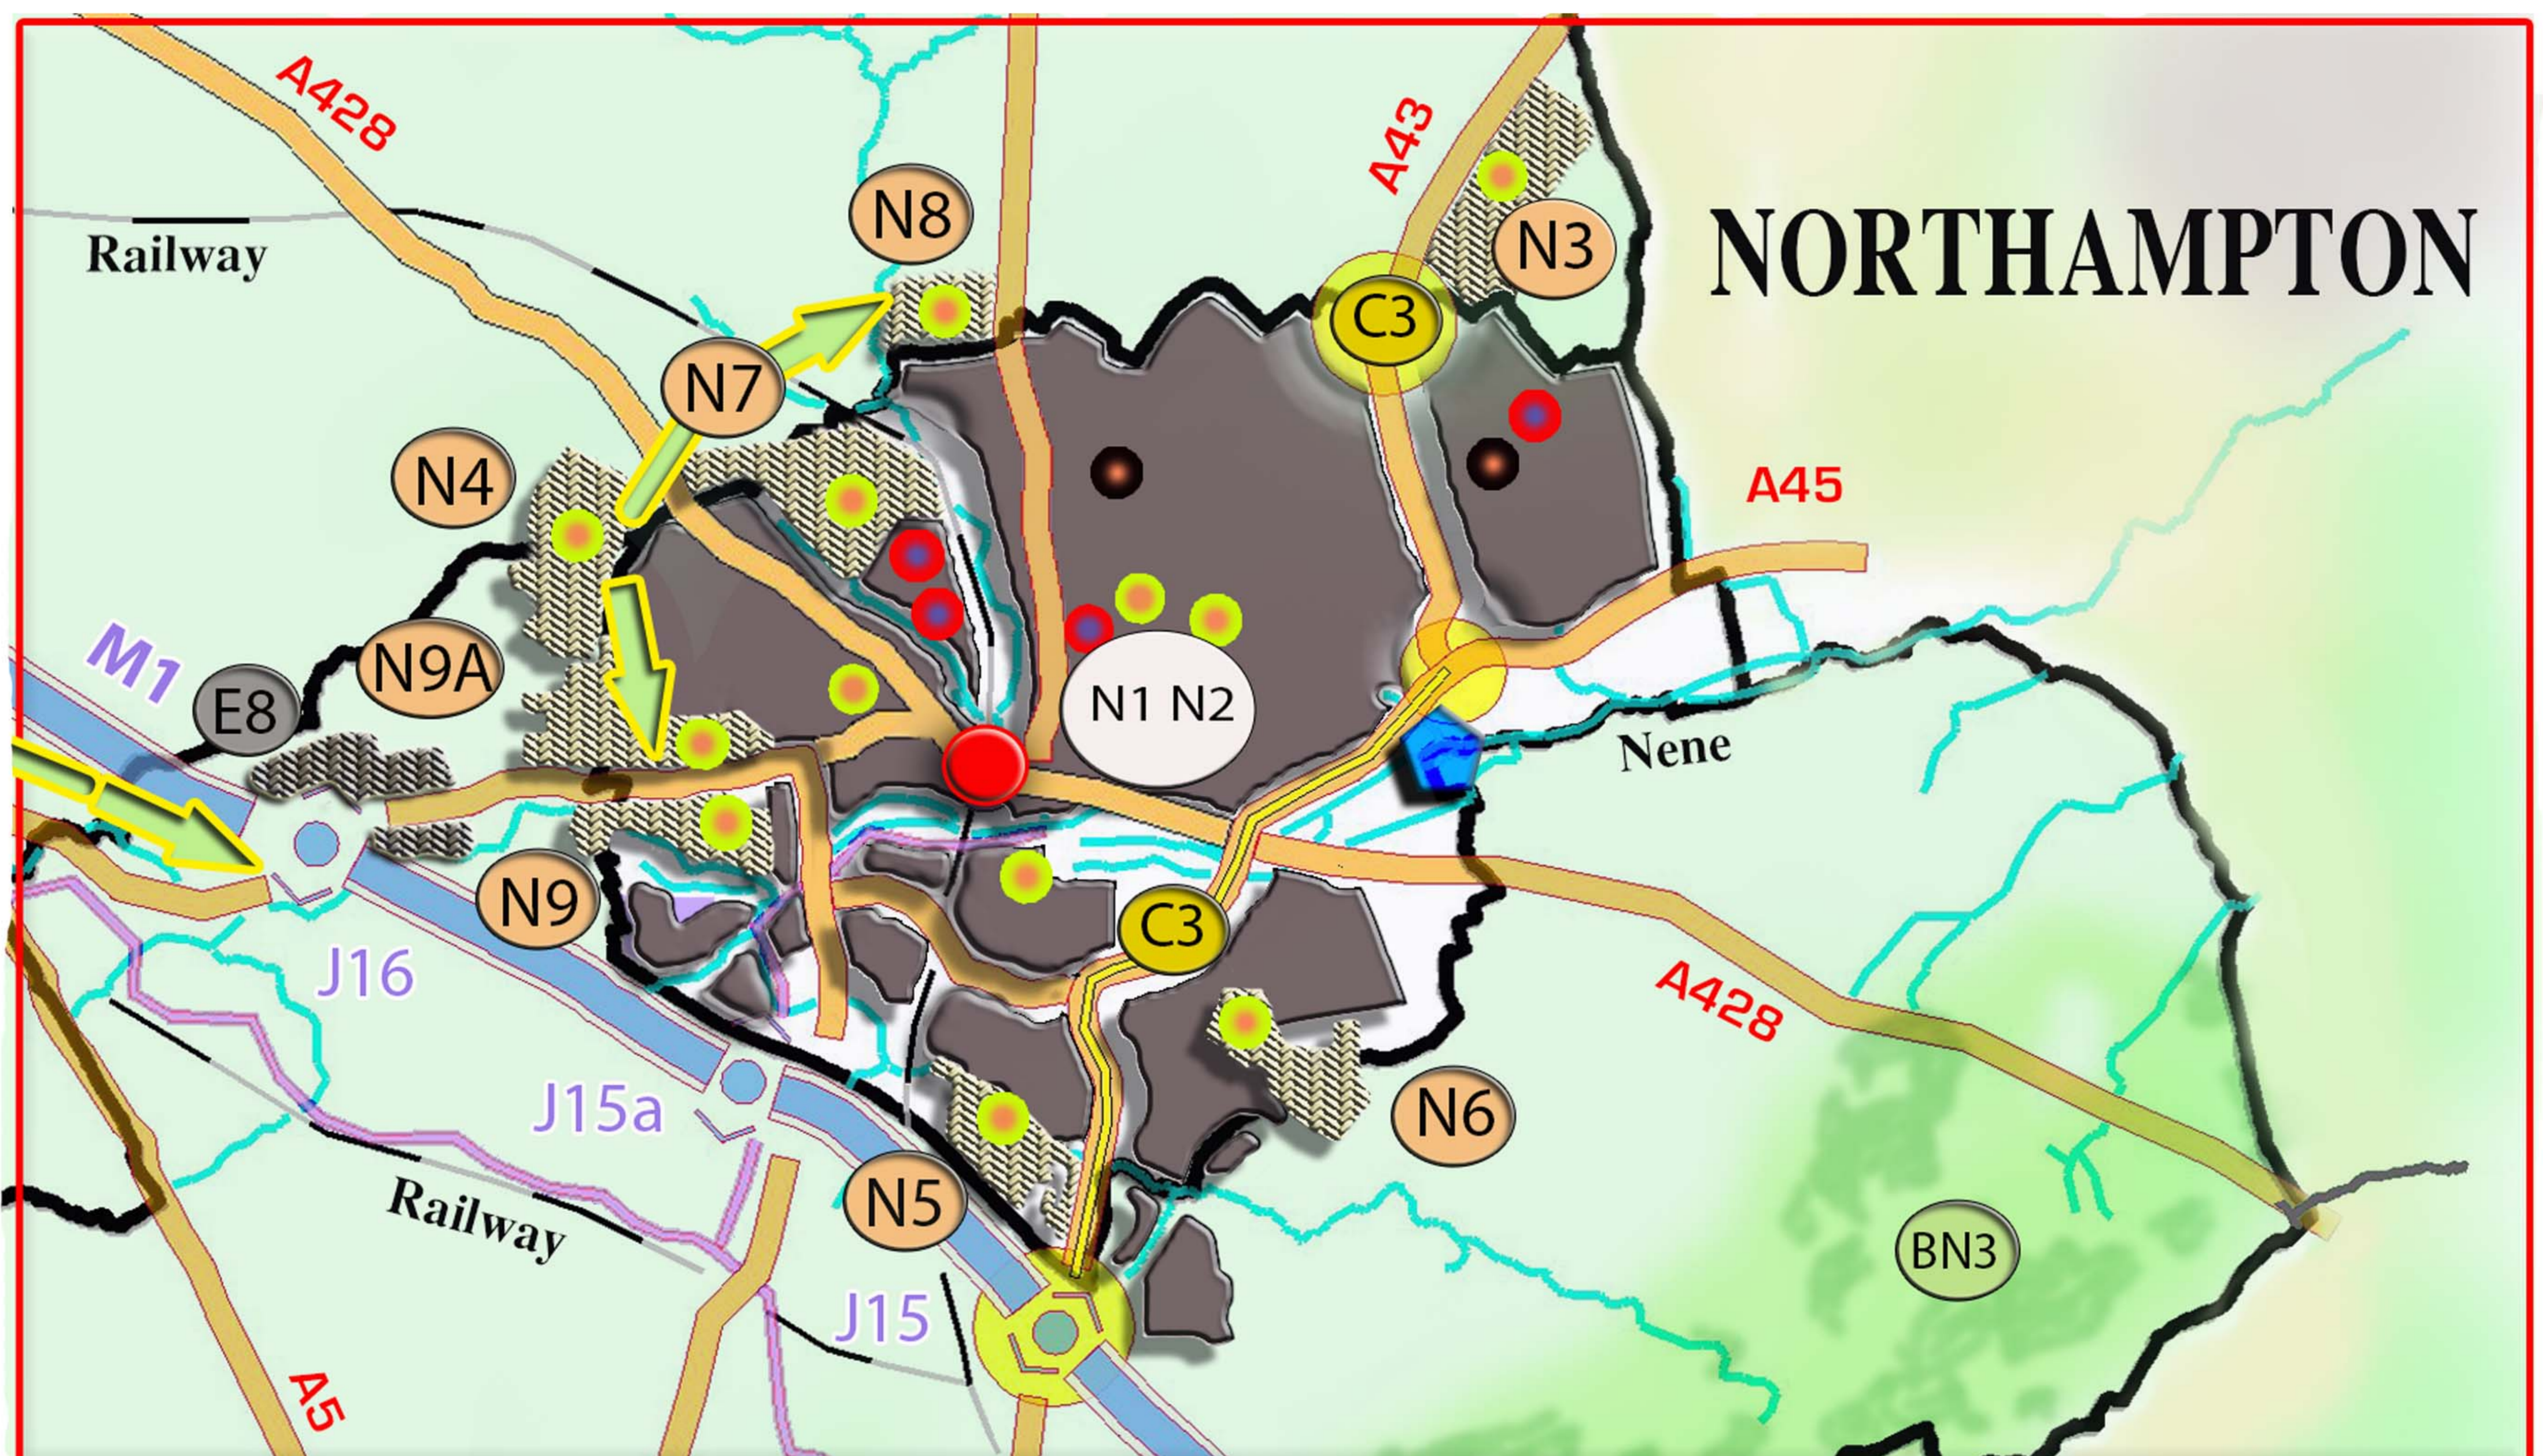

Figure 3-West Northamptonshire Key Diagram Enlargement (Revised) Version 3

**West Northamptonshire
Joint Planning Unit**

Unauthorised reproduction infringes Crown
Copyright and may lead to prosecution or
civil proceedings Licence No 0100019655